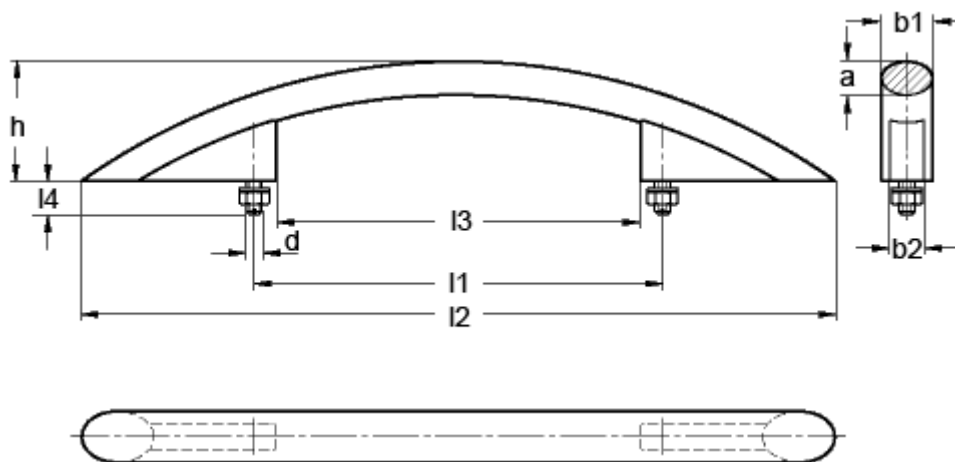

Article number: 2066526350SR

Description: E+G Arch handle GN 665-26-350 SR

Measures

a	= 17	l4 approx. = 17
b1	= 26	
b2	= 14	
d	= M8	
h	= 69	
l1 +/-0.2	= 350	
l2 approx.	= 526	
l3	= 328	